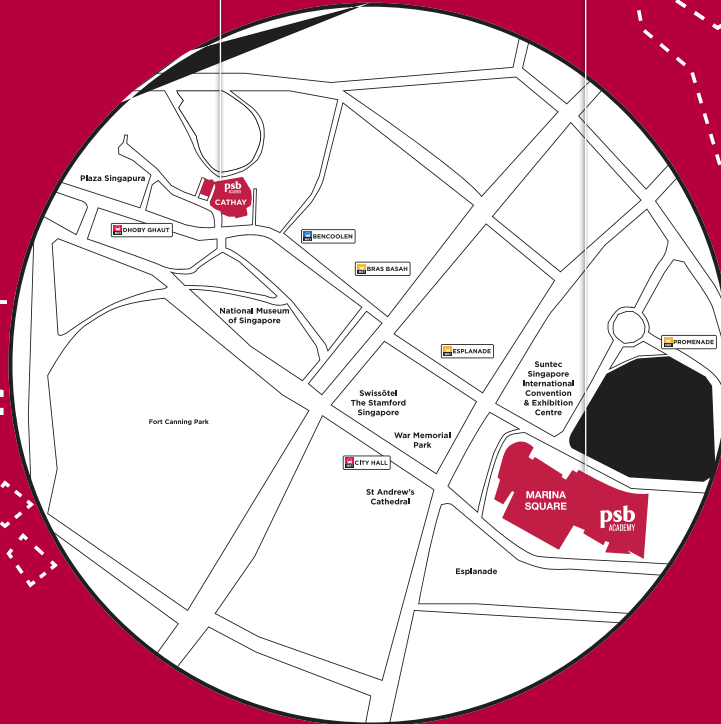

● Cathay Campus

The Cathay,
2 Handy Road,
#05-01
Singapore 229233

● City Campus

Marina Square,
6 Raffles Boulevard
Singapore 039594

○ Main Wing
#03-200

○ STEM Wing
#04-101/102

PSB Academy

+65 6390 9000